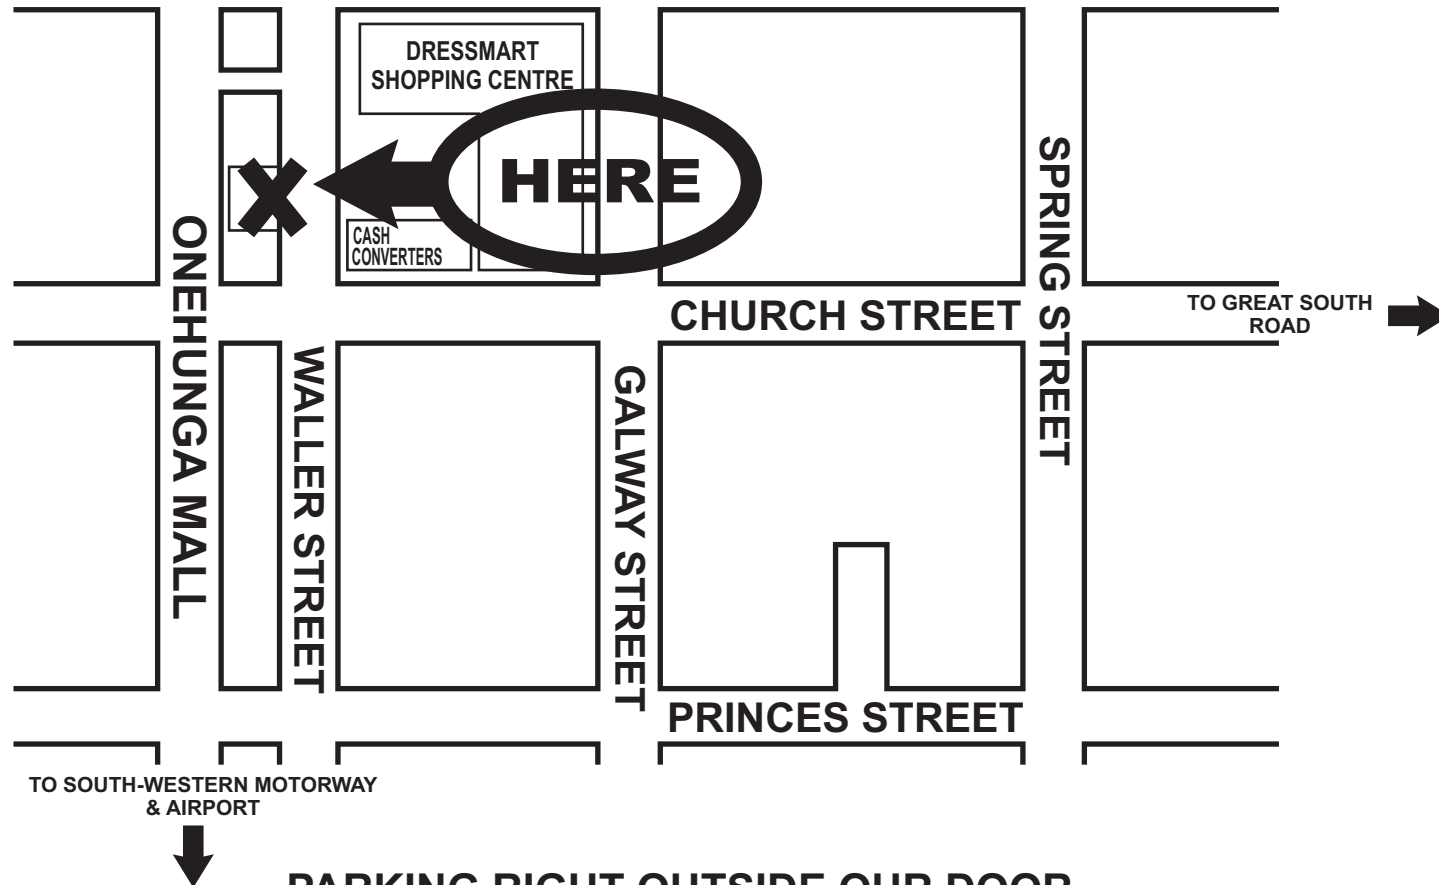

Stencils Parkin & Payne Ltd

PH/FAX. 09 636 5080

58 WALLER ST, ONEHUNGA (OPPOSITE CASH CONVERTERS)

PARKING RIGHT OUTSIDE OUR DOOR